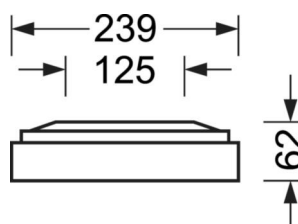

MECHANICS

Housing colour	traffic white RAL 9016
Dimensions (LxWxDxH)	1248mm x 239mm x 62mm
Weight (net)	5.1kg
Cable entry KE (X/Y)	0mm/0mm
Type of installation	Ceiling-mounted single installation, Ceiling-mounted trunking installation

DEEP-LINK

<https://www.regiolum.de/en/article/65713056170>

Reference	LED 3200lm 830
ηLB	100 %
Φ ↓/↑	100 % / 0 %
UGR lat./long.	18.4 / 18.7
VDU	65° < 3000cd/m²

Dimensions

L	1248 mm	Length
B	239 mm	Width
H	62 mm	Height
A1	1000 mm	Mounting distance single mounting
A3	248 mm	Mounting distance between luminaires in a light run arrangement
A4	125 mm	Mounting distance (width)
X	0 mm	Distance cable infeed to the center of the luminaire on the X-axis
Y	0 mm	Distance cable infeed to the center of the luminaire on the Y-axis
