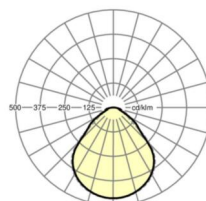

LIGHTING TECHNOLOGY

Placement	LED, Colour rendering/Light colour CRI ≥ 80 / 3000K
Colour tolerance (MacAdam)	3SDCM
Photobiological safety (Luminaire)	RG0
Nominal luminous flux	3194lm
LED service life	100000h L80/B10 (Tq 25°C), 50000h L90/B50 (Tq 25°C)
Luminaire luminous efficiency	128lm/W
UGR lat./long.	18.4 / 18.7

DEEP-LINK

<https://www.regiolum.de/en/article/65713056170>

Reference	LED 3200lm 830
ηLB	100 %
Φ ↓/↑	100 % / 0 %
UGR lat./long.	18.4 / 18.7
VDU	65° < 3000cd/m²

Dimensions

L	1248 mm	Length
B	239 mm	Width
H	62 mm	Height
A1	1000 mm	Mounting distance single mounting
A3	248 mm	Mounting distance between luminaires in a light run arrangement
A4	125 mm	Mounting distance (width)
X	0 mm	Distance cable infeed to the center of the luminaire on the X-axis
Y	0 mm	Distance cable infeed to the center of the luminaire on the Y-axis
