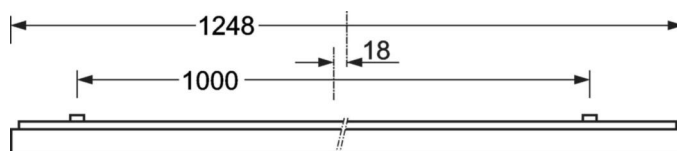

Surface-mounted luminaire - Micro-prismatic diffuser - direct distribution

Steel sheet enclosure, powder-coated rectangular cross-section, integrated Quicklock quick-mount bracket system with catch hook and safety rope for simple and quick mounting; Housing colour traffic white RAL 9016; Homogeneous direct light distribution for VDU-compatibility in accordance with DIN-EN 12464-1; glare reduction through microprism diffuser with special "multilayer" technology and optimised light deflecting foil; Easy installation of the connection, directly on the top of the luminaire with a terminal cover cap. Electrical connection via 5-pole connection terminal with plug-in contacts.. If required, an AVA-MH universal mounting aid is available as an accessory. Surface-mounted luminaire for ceiling installation;

MECHANICS

Housing colour	traffic white RAL 9016
Dimensions (LxWxDxH)	1248mm x 239mm x 62mm
Weight (net)	5.1kg
Cable entry KE (X/Y)	0mm/0mm
Type of installation	Ceiling-mounted single installation, Ceiling-mounted trunking installation

DEEP-LINK

<https://www.regiolum.de/en/article/65713056170>

Reference	LED 3200lm 830
ηLB	100 %
Φ ↓/↑	100 % / 0 %
UGR lat./long.	18.4 / 18.7
VDU	65° < 3000cd/m²

Dimensions

L	1248 mm	Length
B	239 mm	Width
H	62 mm	Height
A1	1000 mm	Mounting distance single mounting
A3	248 mm	Mounting distance between luminaires in a light run arrangement
A4	125 mm	Mounting distance (width)
X	0 mm	Distance cable infeed to the center of the luminaire on the X-axis
Y	0 mm	Distance cable infeed to the center of the luminaire on the Y-axis
