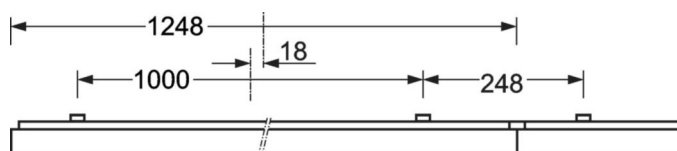

Surface-mounted luminaire - Micro-prismatic diffuser - direct distribution

Steel sheet enclosure, powder-coated rectangular cross-section, integrated Quicklock quick-mount bracket system with catch hook and safety rope for simple and quick mounting; Housing colour traffic white RAL 9016; Homogeneous direct light distribution for VDU-compatibility in accordance with DIN-EN 12464-1; glare reduction through microprism diffuser with special "multilayer" technology and optimised light deflecting foil; Easy installation of the connection, directly on the top of the luminaire with a terminal cover cap. Electrical connection via 5-pole connection terminal with plug-in contacts.. If required, an AVA-MH universal mounting aid is available as an accessory. Surface-mounted luminaire for ceiling installation;

LIGHTING TECHNOLOGY

Placement	LED, Colour rendering/Light colour CRI ≥ 80 / 3000K
Colour tolerance (MacAdam)	3SDCM
Photobiological safety (Luminaire)	RG0
Nominal luminous flux	3194lm
LED service life	100000h L80/B10 (Tq 25°C), 50000h L90/B50 (Tq 25°C)
Luminaire luminous efficiency	128lm/W
UGR lat./long.	18.4 / 18.7

MECHANICS

Housing colour	traffic white RAL 9016
Dimensions (LxWxDxH)	1248mm x 239mm x 62mm
Weight (net)	5.1kg
Cable entry KE (X/Y)	0mm/0mm
Type of installation	Ceiling-mounted single installation, Ceiling-mounted trunking installation

DEEP-LINK

<https://www.regiolum.de/en/article/65713056170>

Reference	LED 3200lm 830
ηLB	100 %
Φ ↓/↑	100 % / 0 %
UGR lat./long.	18.4 / 18.7
VDU	65° < 3000cd/m²

Dimensions

L	1248 mm	Length
B	239 mm	Width
H	62 mm	Height
A1	1000 mm	Mounting distance single mounting
A3	248 mm	Mounting distance between luminaires in a light run arrangement
A4	125 mm	Mounting distance (width)
X	0 mm	Distance cable infeed to the center of the luminaire on the X-axis
Y	0 mm	Distance cable infeed to the center of the luminaire on the Y-axis
